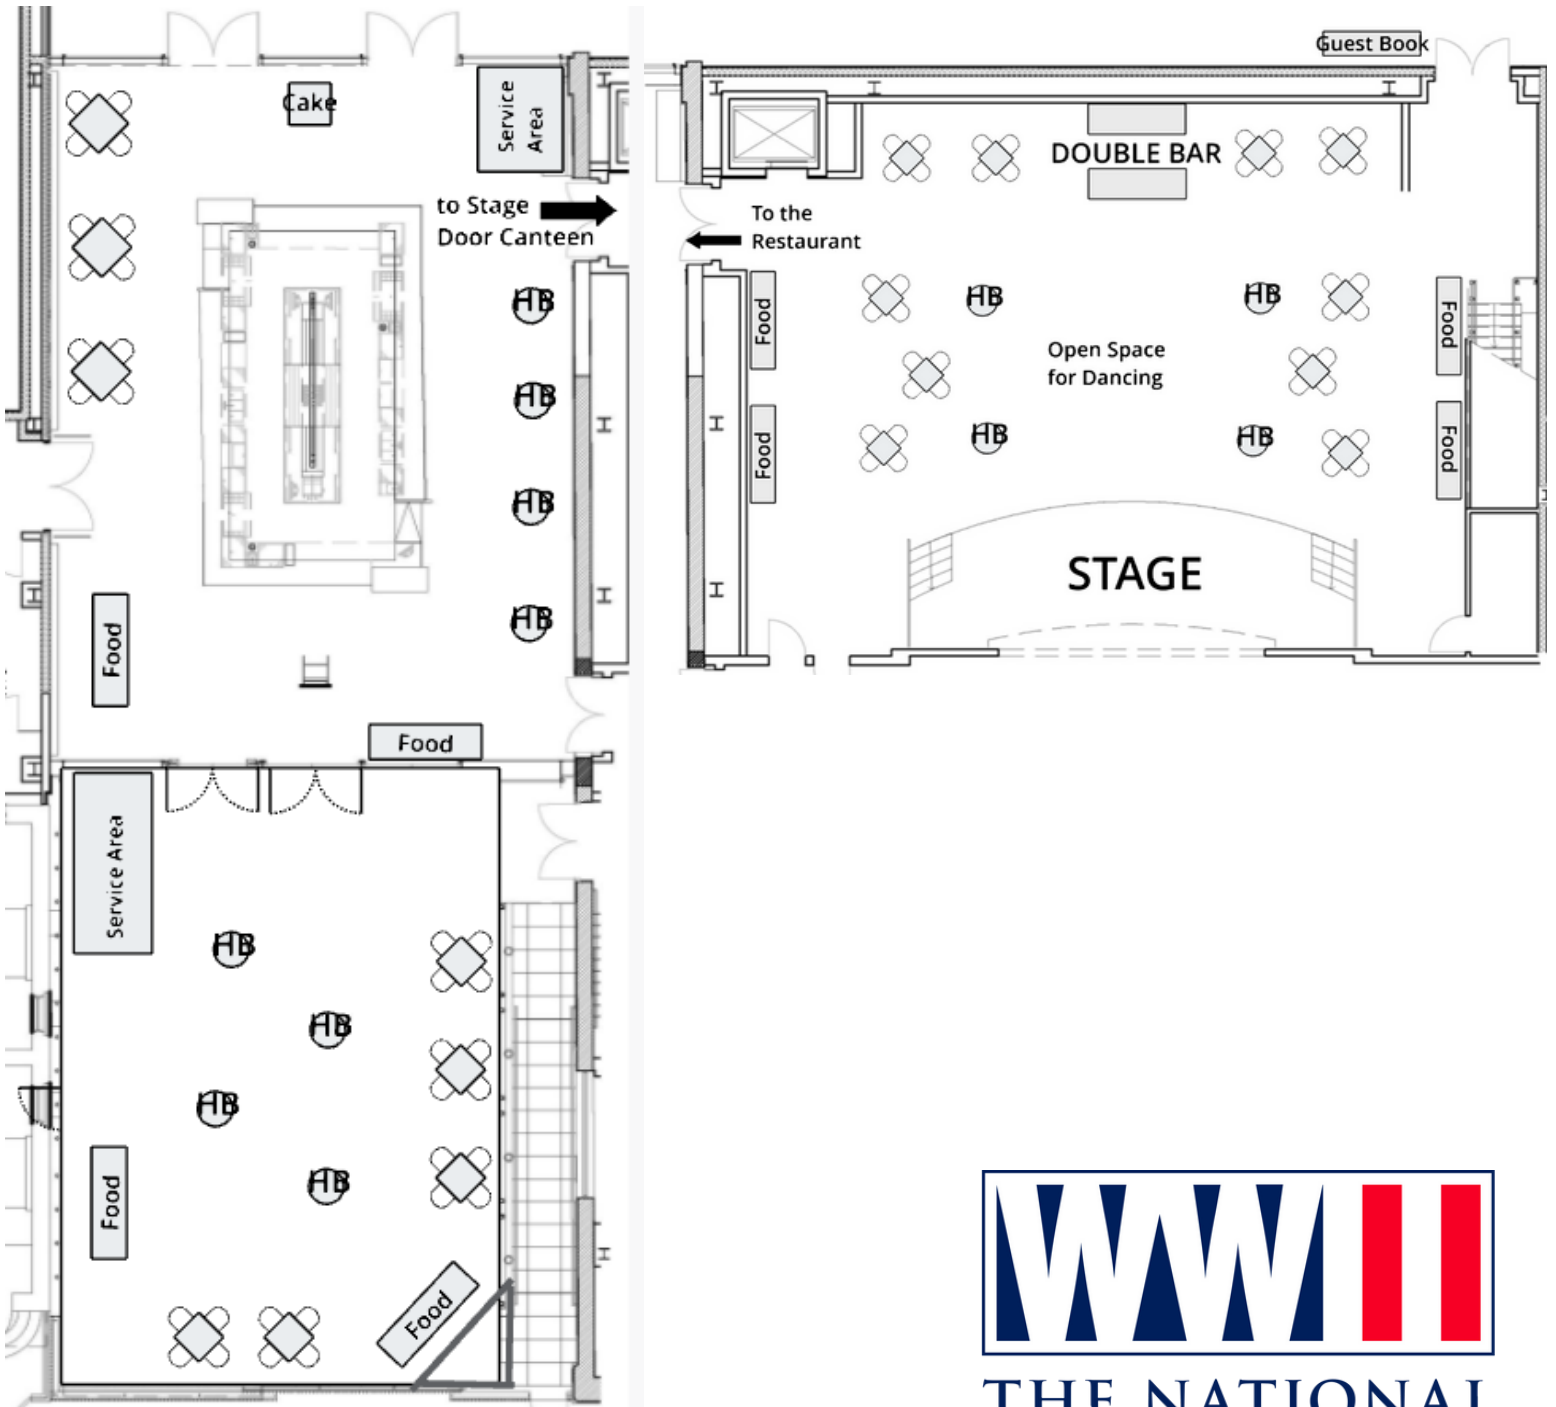

BB'S STAGE DOOR CANTEEN & AMERICAN SECTOR RESTAURANT & BAR RECEPTION FLOORPLAN

THE NATIONAL
WWII MUSEUM
NEW ORLEANS