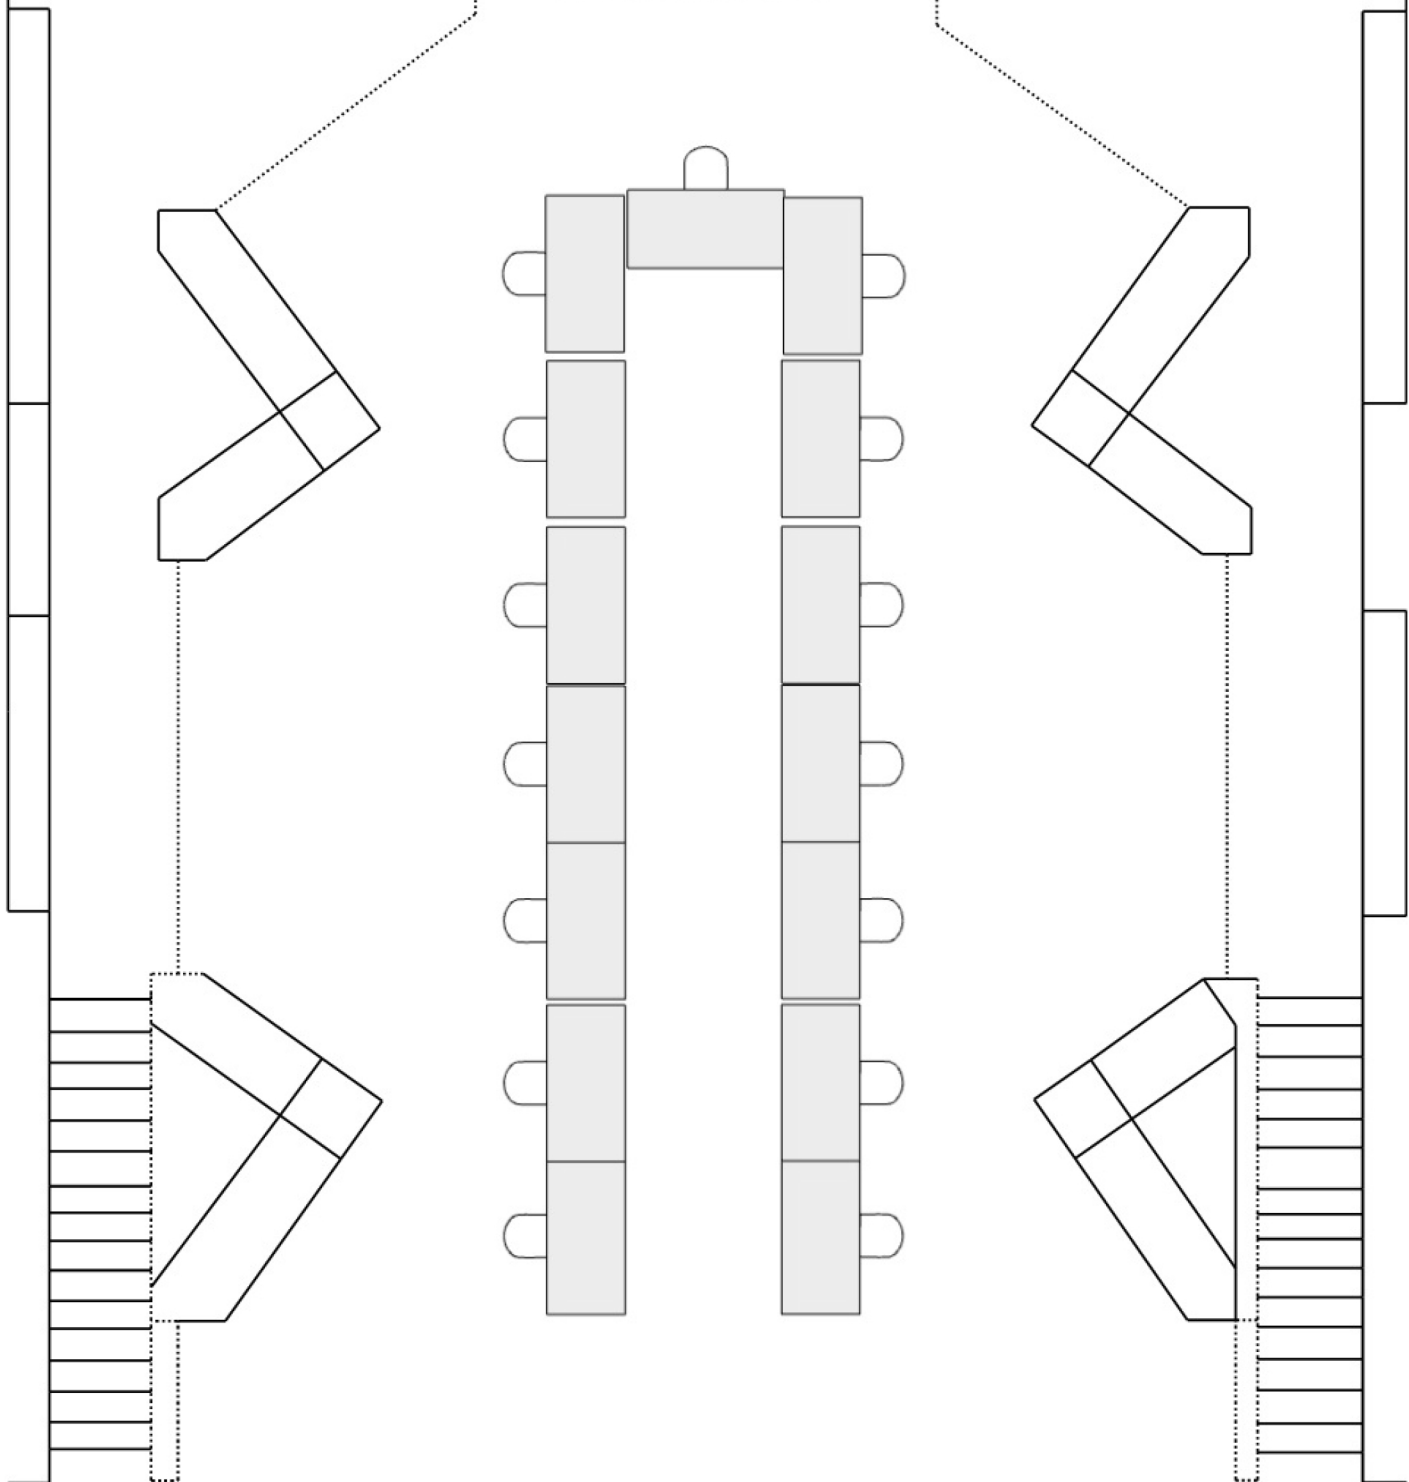

Entrance

LED Screen

5 Feet