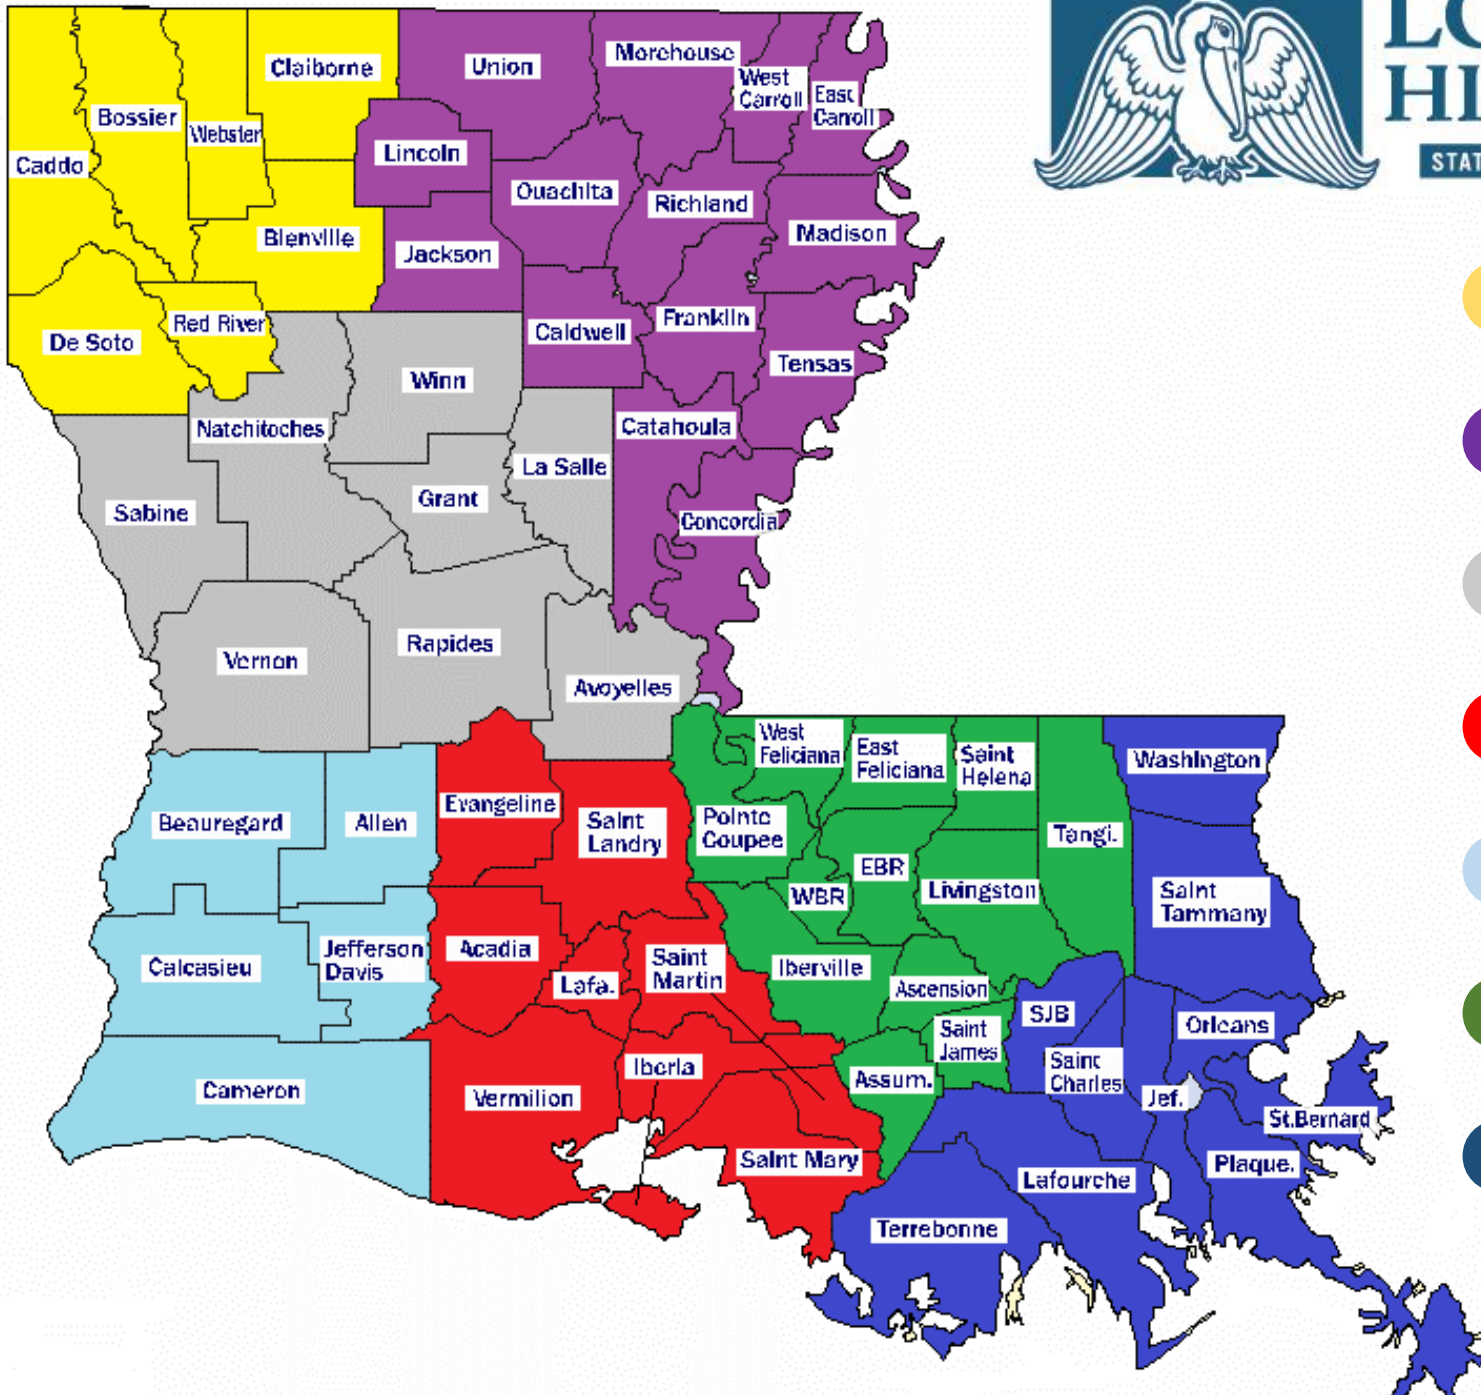

LOUISIANA HISTORY DAY

STATE AFFILIATE OF NATIONAL HISTORY DAY

-  Shreveport Regional Louisiana State Exhibit Museum
-  Monroe Regional Chennault Aviation & Military Museum
-  Natchitoches Regional Sports Hall of Fame and Northwest History Museum
-  Lafayette Regional Vermilionville Living History and Folk Life Park
-  Lake Charles Regional Host TBD
-  Baton Rouge Regional West Baton Rouge Museum
-  New Orleans Regional The National WWII Museum