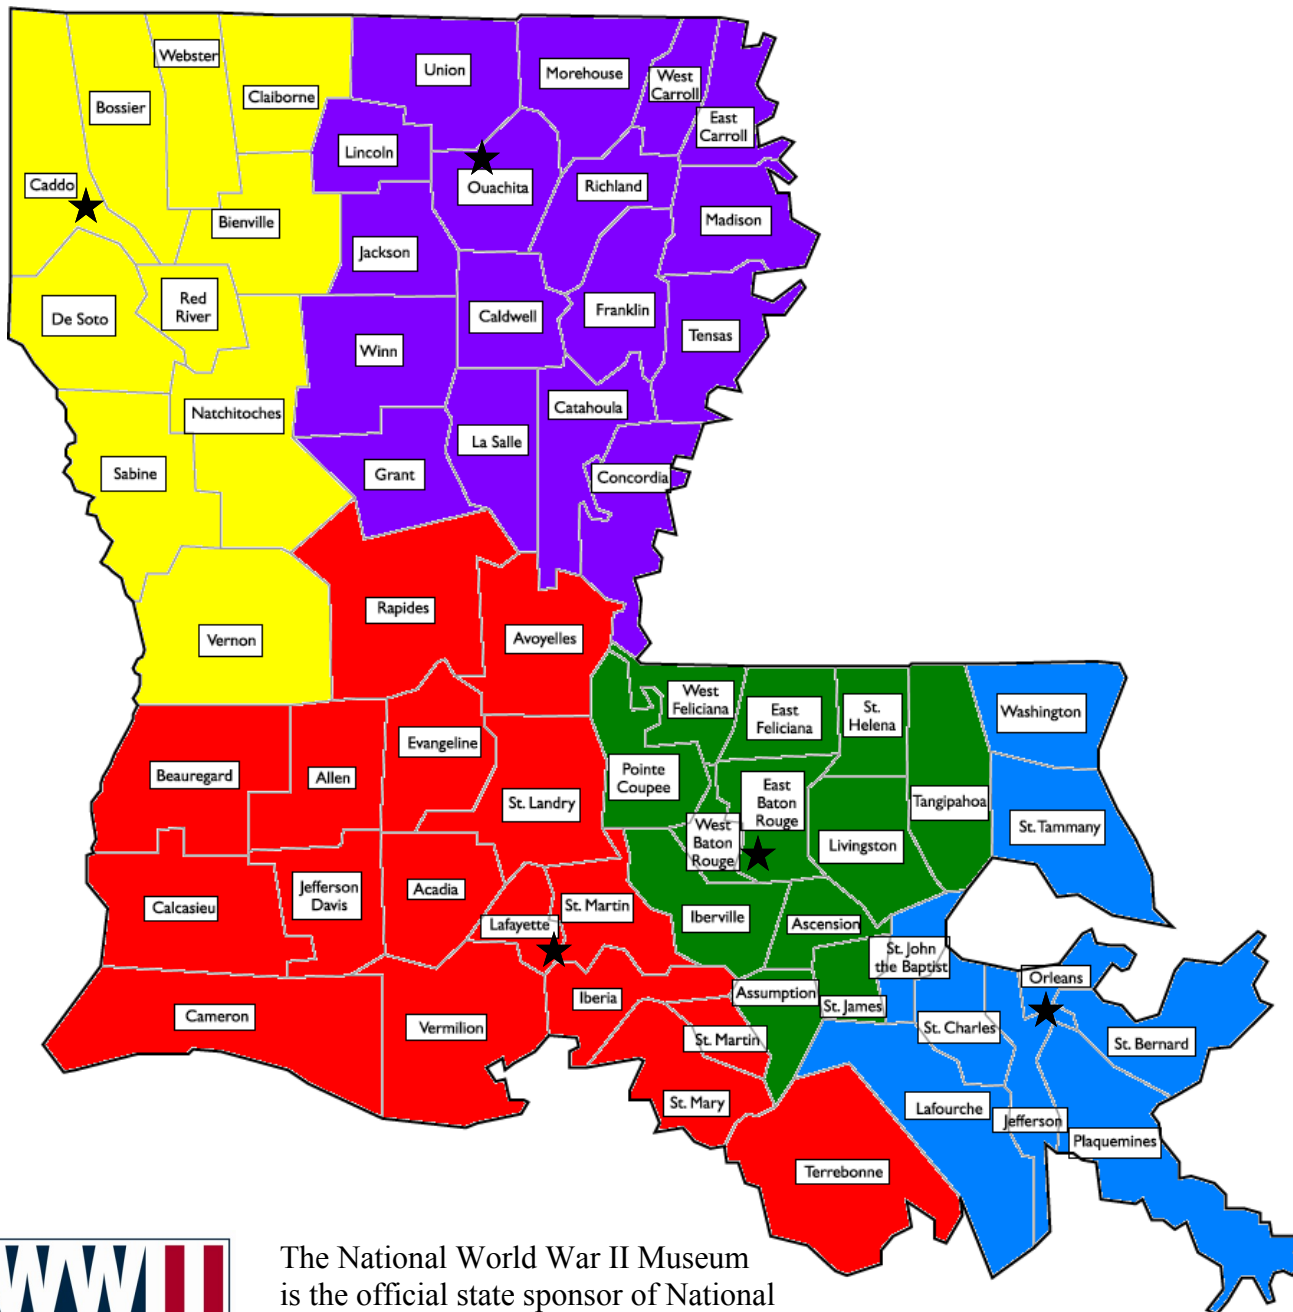

2011 Louisiana History Day Regions

Greater New Orleans Region
 The National World War II Museum
 Contact: Nathan Huegen
historyday@nationalww2museum.org
 504-528-1944 ext. 350

Baton Rouge Region
 The Old State Capitol
 Contact: Charlotte Wall
cwall@sos.louisiana.gov
 225-342-0500